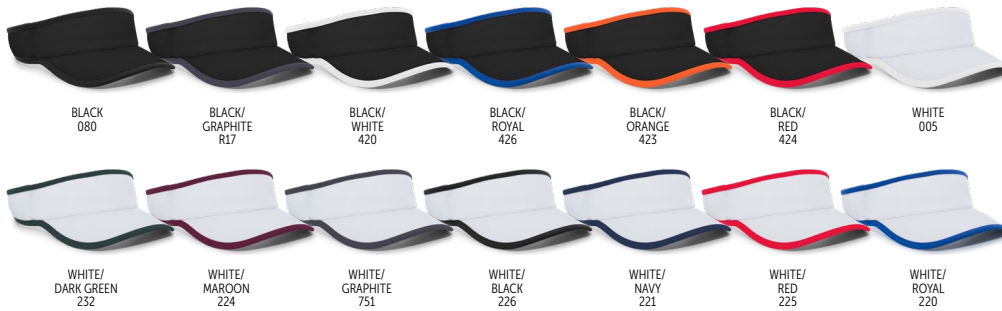

DECORATION:
FLAT EMBROIDERY

BACK

LITE SERIES
ALL-SPORT ACTIVE VISOR

510V Adult One Size MSRP 17.30

- 100% polyester
- 2-inch crown
- Lightweight "Ghost" performance fabric
- Curved visor
- Gray undervisor