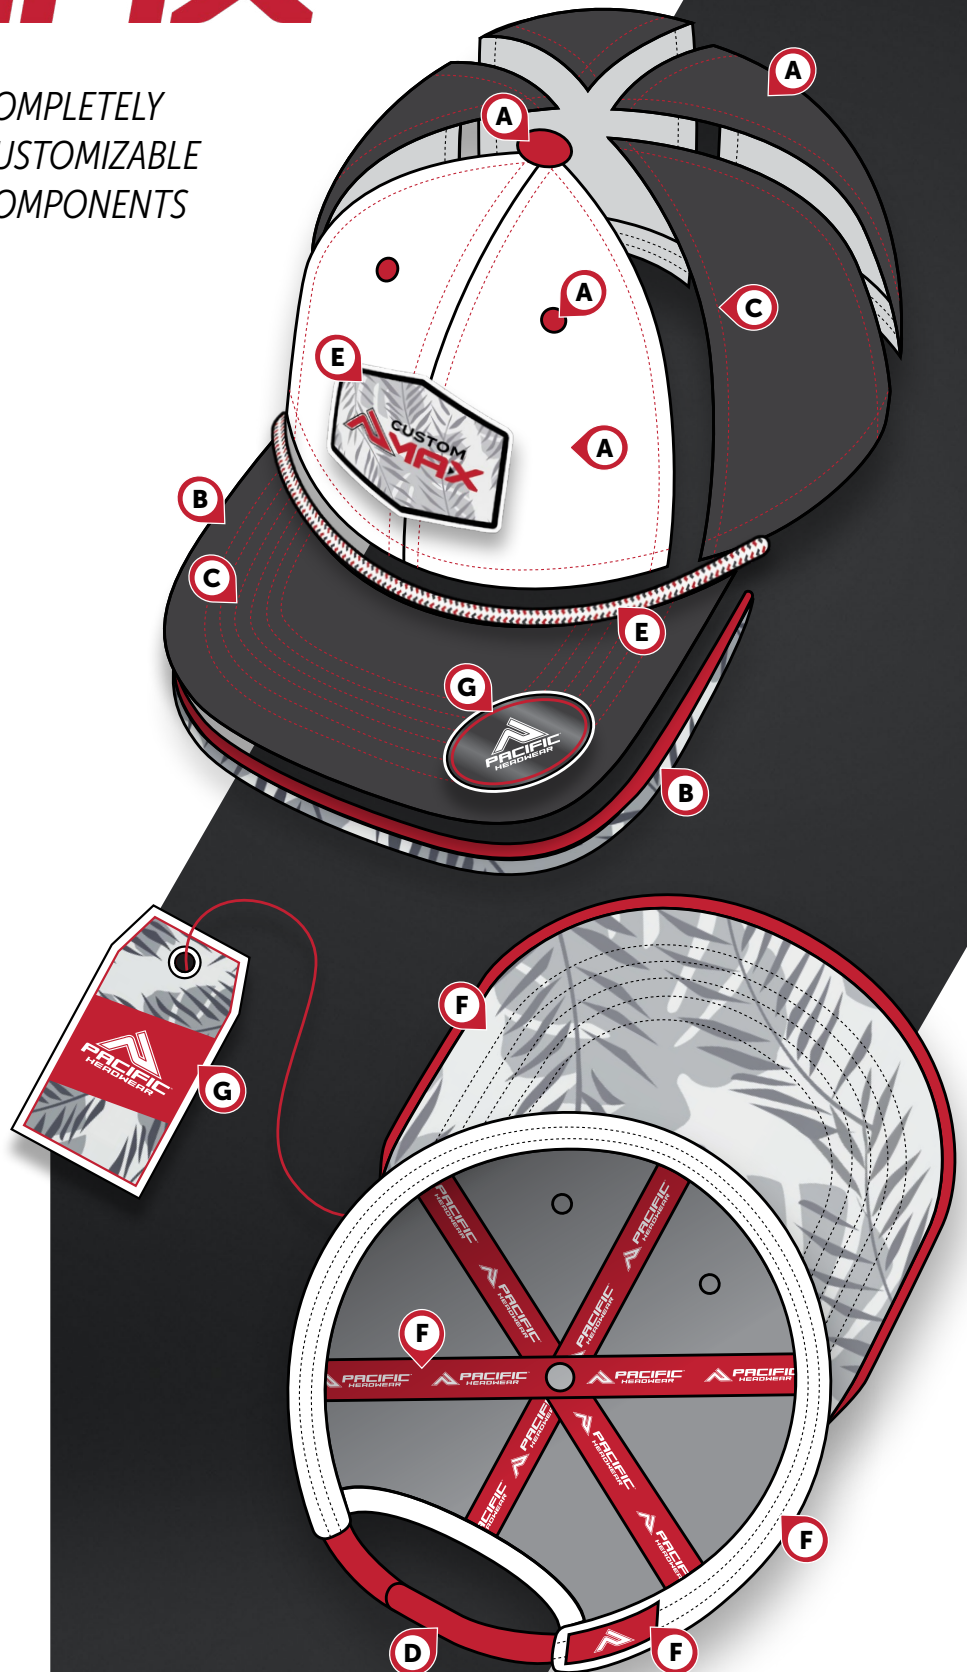

PREMIUM ADD-ONS

- CUSTOM PACKAGING
- CUSTOM HANG TAGS
- CUSTOM INSERTS
- CUSTOM STICKERS

+ MUCH MORE!